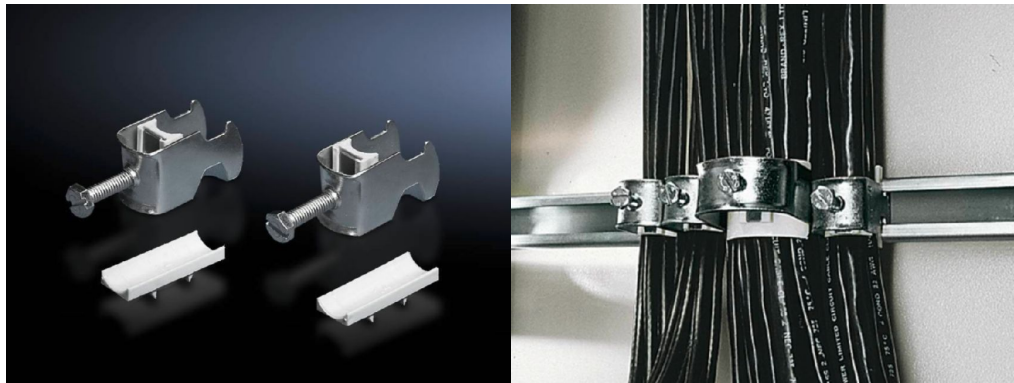

Rittal – The System.

Faster – better – everywhere.

Cable clamps for C rails – DK 7077.000

Date : Jan 13, 2017

ENCLOSURES

POWER DISTRIBUTION

CLIMATE CONTROL

IT INFRASTRUCTURE

SOFTWARE & SERVICES

FRIEDHELM LOH GROUP

Cable clamps for C rails – DK 7077.000

created: 13.01.2017 build on www.rittal.com/uk-en

Product description

Description: For attaching the cables to the C rails.

Material: Sheet steel

Surface finish: Zinc-plated

Supply includes: Plastic insert

Product features

Cable entry: For cable diameter: 6 mm - 14 mm

Packs of: 25 pc(s).

Weight/pack: 0.88 kg

EAN: 4028177124097

Customs tariff number: 73269098